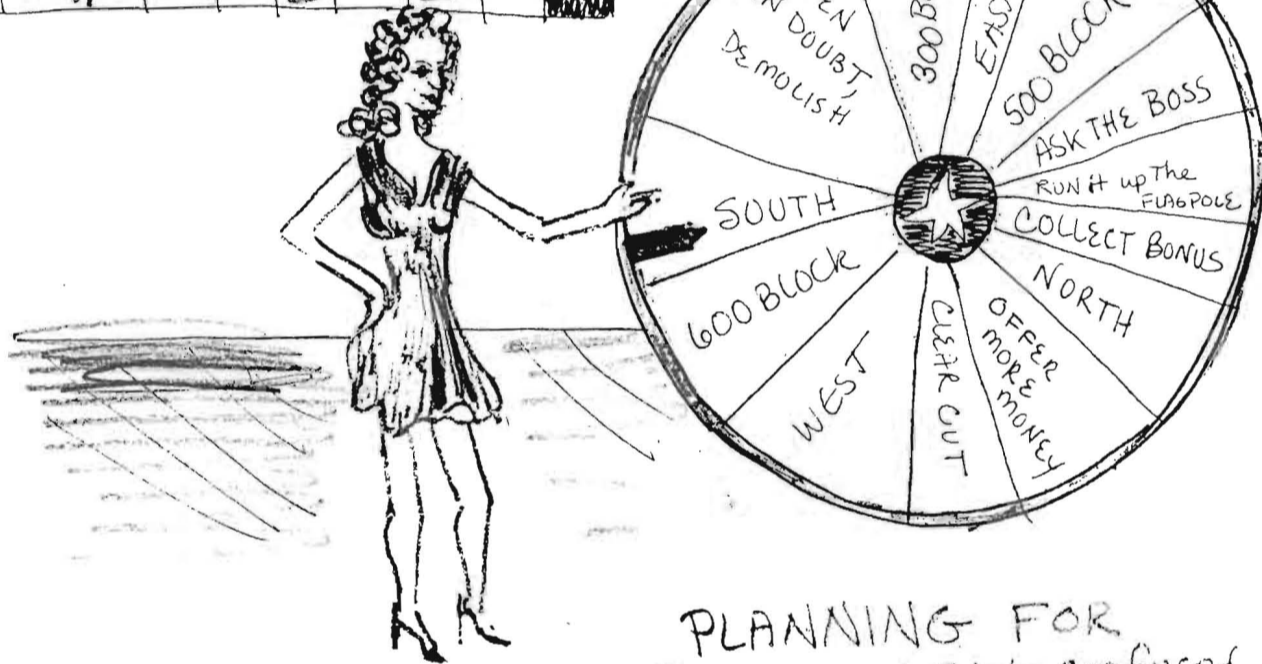

NO WAKE ZONE

CAP'N RON ABSCONDS WITH YET ANOTHER PIECE OF APPLETON, LEAVING REMAINING RESIDENTS FLOUNDERING IN HIS WAKE.

WHEEL OF FORTUNE

V A N E E

PLANNING FOR THE COUNTY - NOT TO BE CONFUSED WITH JEOPARDY